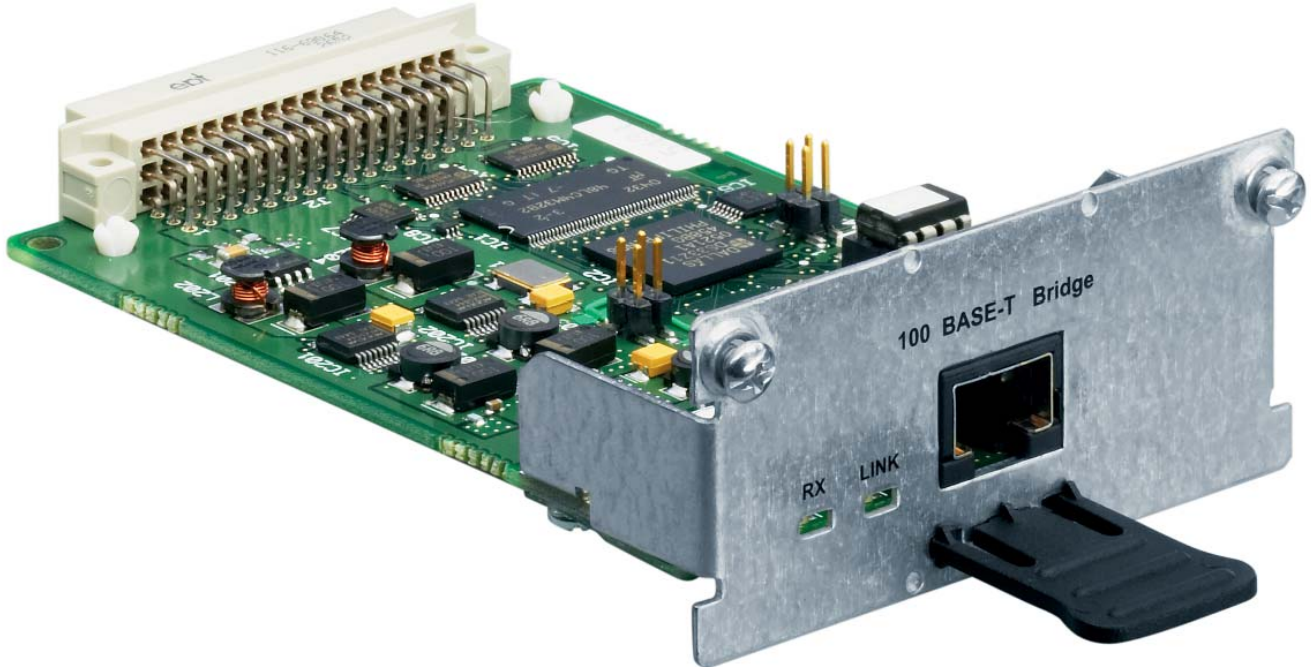

**Vertriebs - und Servicepartner für
Deutschland
Niederlande und Österreich**

**Quante Netzwerke GmbH
Ahrensburger Str. 8
D-30659 Hannover**

www.quante-netzwerke.de

**Tel: +49 (0)511 / 74 01 92 - 0
Fax: +49 (0)511 / 74 01 92 - 100**

Nokia Corporation
Networks
P.O. Box 300
Fin-00045 Nokia group, Finland
Phone: +358 (0)7180 0800
www.nokia.com

NOKIA
Connecting People

A 3M Company

Quante
Netzwerke GmbH