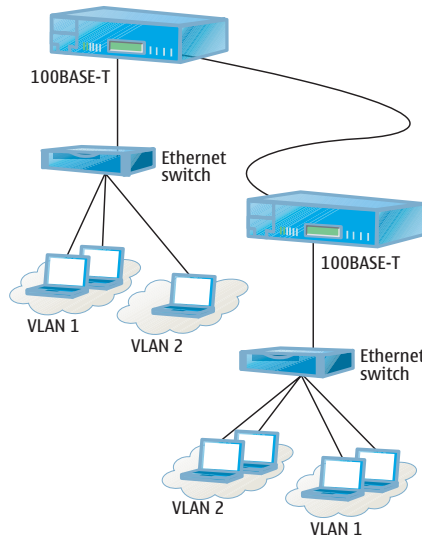

# Nokia ET Interface

Adapter Module

**Nokia ET (Ethernet) Interface with bridging is a highly integrated solution for internetworking applications like Ethernet over TDM. The ET adapter is a plug-and-play and a non configurable module used for bridging and dedicated Internet access applications.**

Nokia ET Interface can be connected to PCs, hubs and other LAN equipment by using a 100Base-T with an RJ-45 connector. The capacity of the WAN interface is nx64 kbit/s up to 2Mbit/s.

**NOKIA**  
Connecting People

The ET Interfaces are designed to bring in bridging capabilities to Nokia Dynanet (DNT) SHDSL modems. It is also compatible with Dynanet Ethernet Interface Unit that is used together with control units DM2, DB2, DN2 and ACM2 V2.

In the application example, the end customer LANs can be separated into different subnets by using VLANs. Ethernet frames with VLAN tags (IEEE 802.1Q) are transparently forwarded to the WAN.

Ethernet networks can be extended to the customer premises because the ET Interface bridge adapter contains the HDLC WAN interface. Interoperability with routers from other major manufacturers is provided with a standard HDLC protocol.