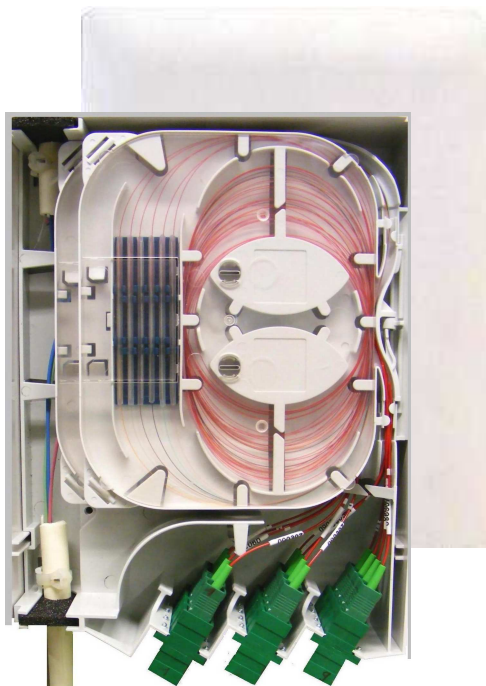

## Indoor Distribution Box "Floor Box"

*Distribution Box  
PBPO/C 6-12  
4 trays 1 Slot  
6 Fibriok 2540G  
12 drops SC coupling*

Indoor distribution box suitable for connecting between vertical distribution and equipment.

Can be as "end-distribution box" and "window-cut distribution box"

Composition :

- 1 vertical area with two strain reliefs for riser cable
- 1 storage area for cable modules and fibres
- 1 4 slot organiser *BPEO Evolution* type
- 1 to 4 trays for splices or splitters
- Trays for fusion, mechanical splicing and splitters
- Capacity from 12 to 48 splices
- 1 connector panel for 12 SC type couplings